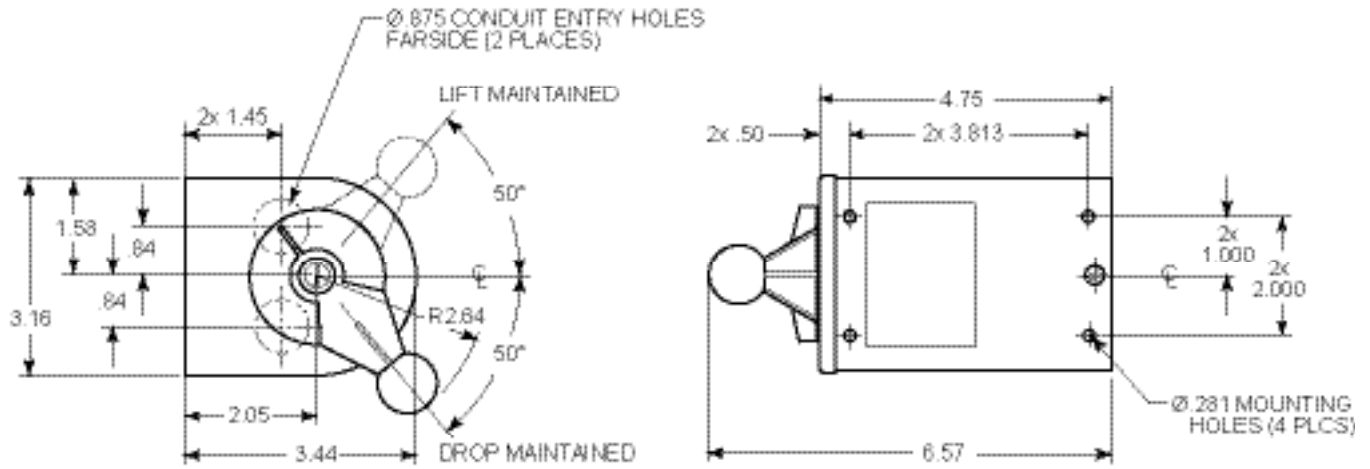

HCTA4215 AND HCTAMG1

A-17326-003