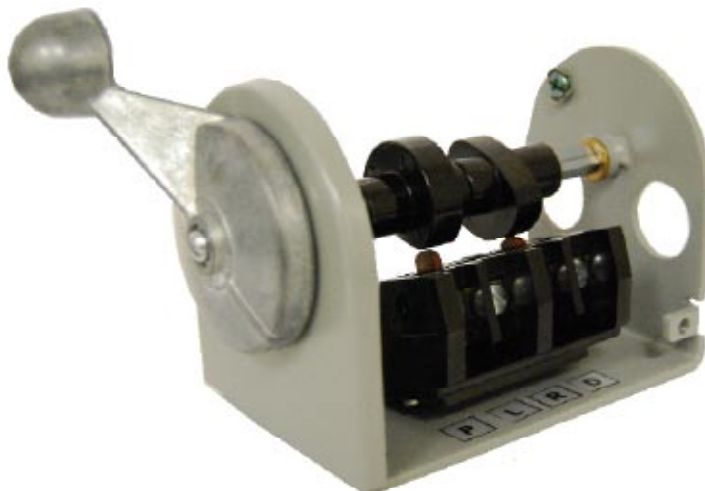

# Magnet Controller Lift/Drop Switches

4215

Catalog Price List 4215 • May 2010, Replaces June 2009

**Features:**

- Easy Terminal Access
- Heavy Duty Double Break Contacts
- NEMA Type 1 Enclosure

**How to Order:**

Part Number	Description	Discount Schedule ET
HCTA4215	Lift/Drop Switch Types 4291, 4292 or 4295 Controllers	\$675
HCTAM92B	Lift/Drop Switch for Type 4296 Controller	\$675
HCTAMG1	Lift/Drop Switch with Overlapping Contacts	\$675

**Connection Diagrams:** 4291 / 4292 / 4295 Automatic Discharge Magnet Controllers

Maintained in both positions

LIFT (Maintained)  
DROP (Momentary)

Maintained in both positions  
with overlapping contacts