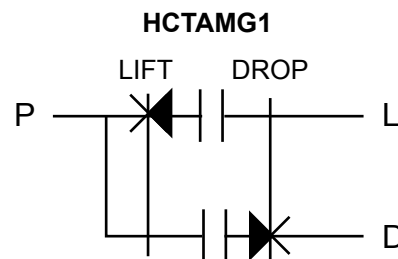

Part Number	Description	Discount Schedule ET
HCTA4215	Lift/Drop Switch Types 4291, 4292 or 4295 Controllers	\$675
HCTAM92B	Lift/Drop Switch for Type 4296 Controller	\$675
HCTAMG1	Lift/Drop Switch with Overlapping Contacts	\$675

**Connection Diagrams:** 4291 / 4292 / 4295 Automatic Discharge Magnet Controllers

Maintained in both positions

LIFT (Maintained)  
DROP (Momentary)

Maintained in both positions  
with overlapping contacts