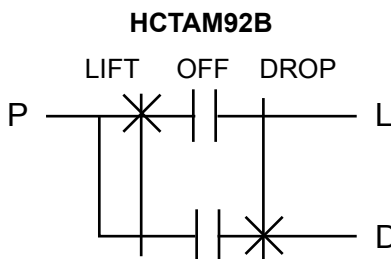

# Magnet Controller Lift/Drop Switches

4215

Catalog Price List 4215 • May 2010, Replaces June 2009

**Features:**

- Easy Terminal Access
- Heavy Duty Double Break Contacts
- NEMA Type 1 Enclosure

**How to Order:**

Part Number	Description	Discount Schedule ET
HCTA4215	Lift/Drop Switch Types 4291, 4292 or 4295 Controllers	\$675
HCTAM92B	Lift/Drop Switch for Type 4296 Controller	\$675
HCTAMG1	Lift/Drop Switch with Overlapping Contacts	\$675

**Connection Diagrams:** 4291 / 4292 / 4295 Automatic Discharge Magnet Controllers

Maintained in both positions

LIFT (Maintained)  
DROP (Momentary)

Maintained in both positions  
with overlapping contacts

Contact Rating Table		
Part Number	Voltage	Amps
HCTA4215	115/230 VDC	5
HCTAM92B	115/230 VDC	5
HCTAMG1	115/230 VDC	5