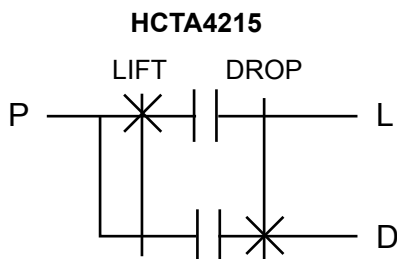

# Magnet Controller Lift/Drop Switches

4215

Catalog Price List 4215 • May 2010, Replaces June 2009

**Features:**

- Easy Terminal Access
- Heavy Duty Double Break Contacts
- NEMA Type 1 Enclosure

**How to Order:**

Part Number	Description	Discount Schedule ET
HCTA4215	Lift/Drop Switch Types 4291, 4292 or 4295 Controllers	\$675
HCTAM92B	Lift/Drop Switch for Type 4296 Controller	\$675
HCTAMG1	Lift/Drop Switch with Overlapping Contacts	\$675

**Connection Diagrams:** 4291 / 4292 / 4295 Automatic Discharge Magnet Controllers

Maintained in both positions

LIFT (Maintained)  
DROP (Momentary)

Maintained in both positions  
with overlapping contacts

Contact Rating Table		
Part Number	Voltage	Amps
HCTA4215	115/230 VDC	5
HCTAM92B	115/230 VDC	5
HCTAMG1	115/230 VDC	5