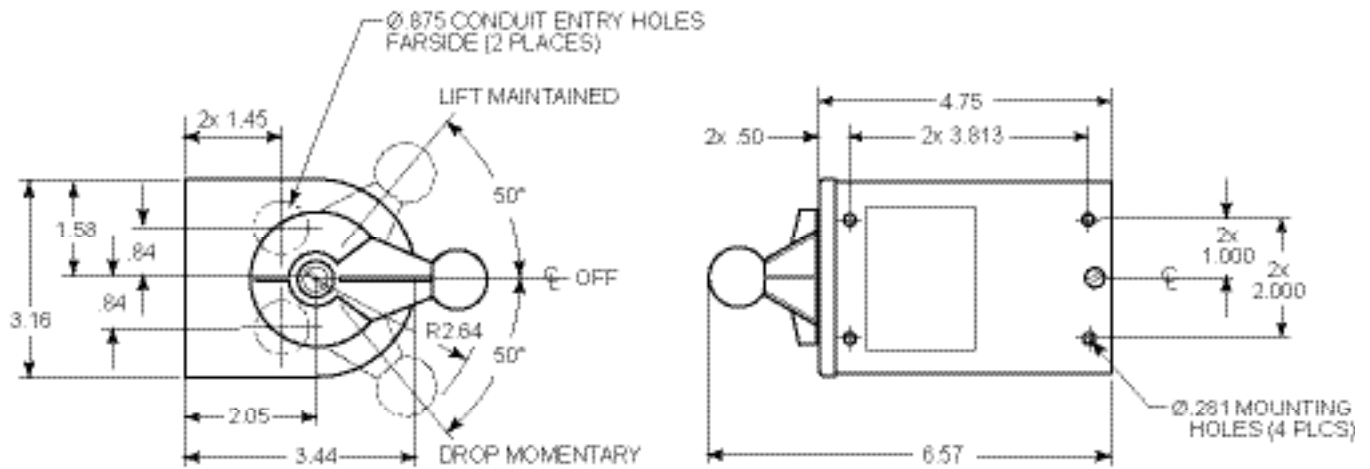

HCTAM92B

A-17326-002